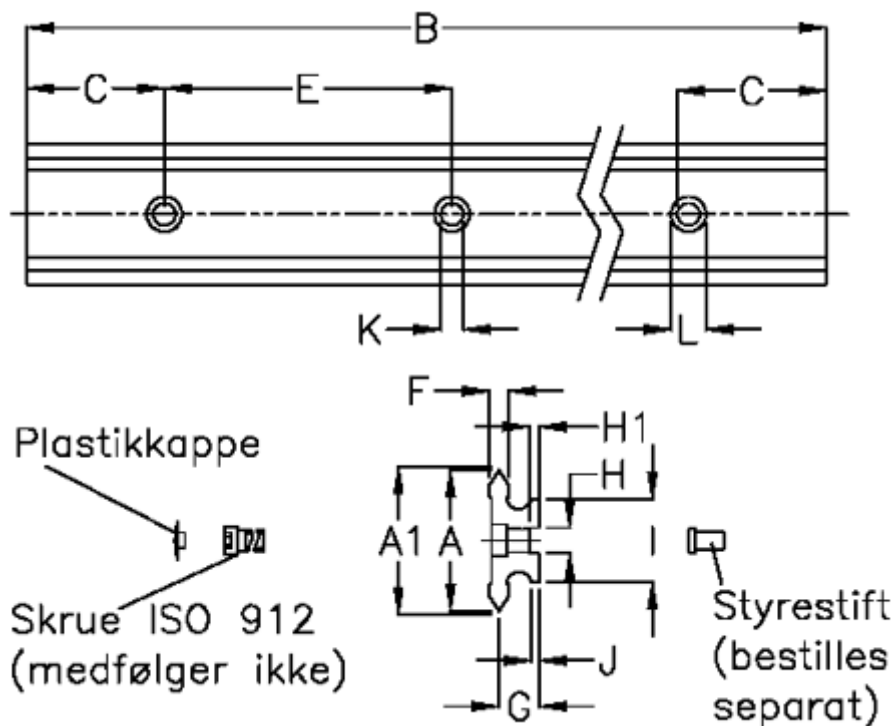

Article number: 057120216161

Description: Hepco GV3 slide NV 20 L1616 P1
with counterbored holes

Measures

A	= 20	G	= 8.0	Weight kg/1000 = 1.00
A1	= 20.37	H	= 5	
B	= 1616	H1	= 2.0	
C	= 43.0	I	= 12.0	
E	= 90	J	= 1.75	
F	= 4.21	K	= 4.5	
For bearing	= J18	L	= 8 x 4.1	
For guide pin	= SDP5	Precision type	= P1	